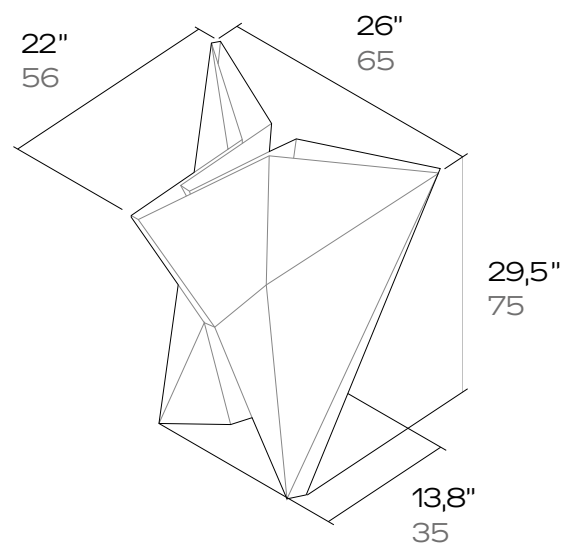

Styla

Manuel Jiménez García X **nagami**

Printing the future COLLECTION / COLECCIÓN

COLORS / COLORES

Black / Negro
White / Blanco
Blue / Azul
Gray / Gris
Red / Rojo
Lime Green / Verde Lima

WEIGHT / PESO

20lb / 9kg

BOX VOLUME / VOLUMEN CAJA

12,4 cft/0,4 m³

MATERIALS / MATERIALES

Recycled PETG Polymer *
Polímero PETG reciclado *

DIMENSIONS / MEDIDAS

inch / cm

* Most of our products are made of recycled PETG and are suitable for outdoor use. PETG is recognized as a safe, non-toxic, durable and 100% recyclable material.