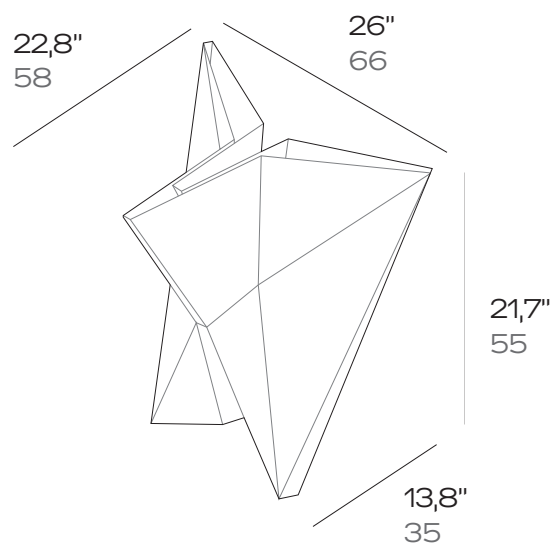

BOX VOLUME / VOLUMEN CAJA

10,6 cft / 0,3 m³

MATERIALS / MATERIALES

Parley Ocean Plastic™
Recycled PETG Polymer *
Polímero PETG reciclado *

DIMENSIONS / MEDIDAS

inch / cm

* Most of our products are made of recycled PETG and are suitable for outdoor use. PETG is recognized as a safe, non-toxic, durable and 100% recyclable material.