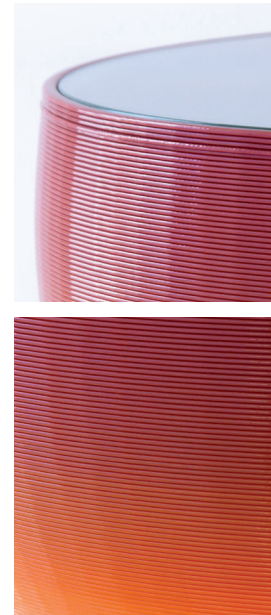

Degradé table

Héctor Serrano X nagami

Printing the future COLLECTION / COLECCIÓN

COLORS / COLORES

Red-orange-transparent
Rojo-naranja-transparente

Blue-transparent
Azul-transparente

WEIGHT / PESO

Model Red Model Blue
30 lb / 13,4kg 22 lb / 10kg

BOX VOLUME / VOLUMEN CAJA

Model Red Model Blue
7,3cft/0,21m³ 5,2cft/0,15 m³

MATERIALS / MATERIALES

Recycled PETG Polymer *
Polímero PETG reciclado *

DIMENSIONS / MEDIDAS

inch / cm

13,4"
34

26,8" / 68

15,7"
40

20,5" / 52

* Most of our products are made of recycled PETG and are suitable for outdoor use. PETG is recognized as a safe, non-toxic, durable and 100% recyclable material.

However, please note that prolonged exposure to sunlight may cause discoloration.