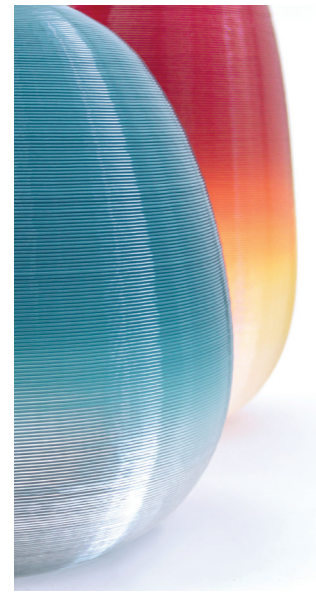

Degradé lamp

Héctor Serrano X nagami

Printing the future COLLECTION / COLECCIÓN

COLORS / COLORES

Red-orange-transparent
Rojo-naranja-transparente

Blue-transparent
Azul-transparente

WEIGHT / PESO

Model Red Model Blue
6,6lb / 3kg 7,5lb / 3,4kg

BOX VOLUME / VOLUMEN CAJA

Model Red Model Blue
3,4cft / 0,1 m³ 3,88cft / 0,11m³

MATERIALS / MATERIALES

Recycled PETG Polymer *
Polímero PETG reciclado *

DIMENSIONS / MEDIDAS

inch / cm

21,7"
55

13,4" / 34

17"
43

16,5" / 42

* Most of our products are made of recycled PETG and are suitable for outdoor use. PETG is recognized as a safe, non-toxic, durable and 100% recyclable material.

However, please note that prolonged exposure to sunlight may cause discoloration.