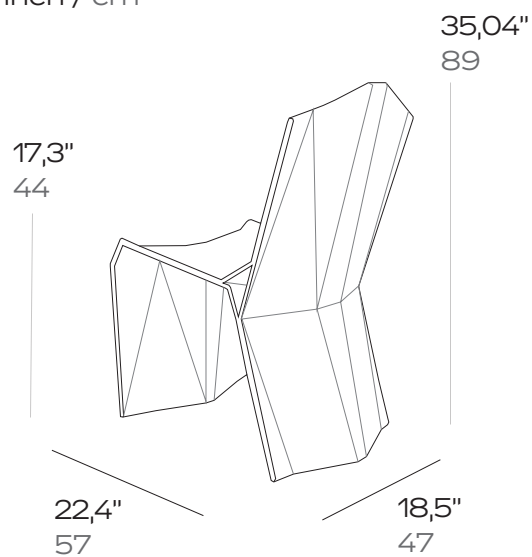

27 lb / 12kg

BOX VOLUME / VOLUMEN CAJA

10,6cft/0,30m³

MATERIALS / MATERIALES

Parley Ocean Plastic™
Recycled PETG Polymer *
Polímero PETG reciclado *

DIMENSIONS / MEDIDAS

inch / cm

* Most of our products are made of recycled PETG and are suitable for outdoor use. PETG is recognized as a safe, non-toxic, durable and 100% recyclable material.