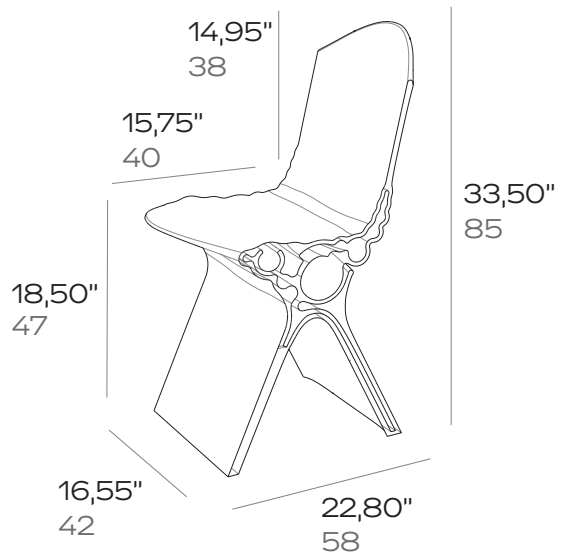

Nobu

Manuel Jiménez García X **nagami**

The Brave New World COLLECTION / COLECCIÓN

COLORS / COLORES

Black / Negro
White / Blanco
Blue / Azul
Gray / Gris
Red / Rojo
Lime Green / Verde Lima

WEIGHT / PESO

37,5 lb / 17 kg

BOX VOLUME / VOLUMEN CAJA

8,12 cft / 0,23 m³

MATERIALS / MATERIALES

Recycled PETG Polymer *
Polímero PETG reciclado *

DIMENSIONS / MEDIDAS

inch / cm

* Most of our products are made of recycled PETG and are suitable for outdoor use. PETG is recognized as a safe, non-toxic, durable and 100% recyclable material.