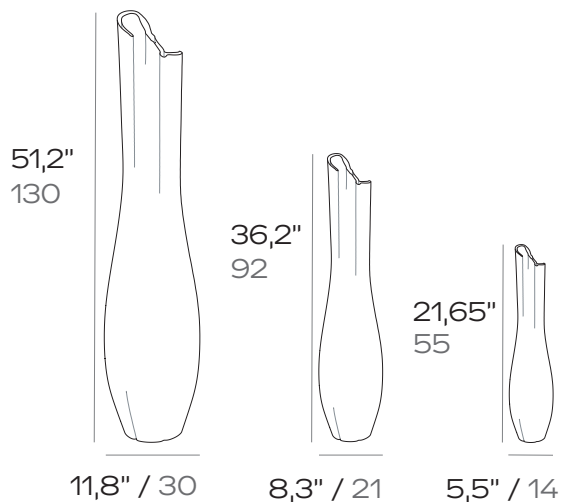

Nital

Manuel Jiménez García X **nagami**

The Brave New World COLLECTION / COLECCIÓN

COLORS / COLORES

Black / Negro
White / Blanco
Blue / Azul
Gray / Gris
Red / Rojo
Lime Green / Verde Lima

WEIGHT / PESO

Model L	Model M	Model S
17,6lb / 8kg	6,6lb / 3kg	2,2lb / 1kg

BOX VOLUME / VOLUMEN CAJA

Model L	Model M	Model S
4,2cft/0,12m ³	1,8cft/0,05m ³	0,7cft/0,02m ³

MATERIALS / MATERIALES

Recycled PETG Polymer *
Polímero PETG reciclado *

DIMENSIONS / MEDIDAS

inch / cm

* Most of our products are made of recycled PETG and are suitable for outdoor use. PETG is recognized as a safe, non-toxic, durable and 100% recyclable material.